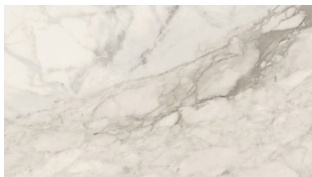

CARRARA SELECT 2.0

GLAZED PORCELAIN FIELD TILE

Above photo features Romano Greige 12x24 Honed on the wall and Carrara Zebrino 24x48 Polished on the floor.

AVAILABLE COLORS

Calacatta Renoire Honed & Polished

Carrara Onyx Grey Honed & Polished

Carrara Zebrino Honed & Polished

Romano Greige Honed & Polished

AVAILABLE SIZES

12x24 Field Tile

ADDITIONAL SIZES

4x12 Field Tile
24x48 Field Tile
1x2 Mosaic
2x2 Mosaic

ADDITIONAL COLOR

Romano White Honed & Polished

GENERAL APPLICATION

Walls, Floors & Countertops

EXTERIOR APPLICATION

Suitable for non-freezing climates

DCOF RATING

≥0.42

Wall/Floor