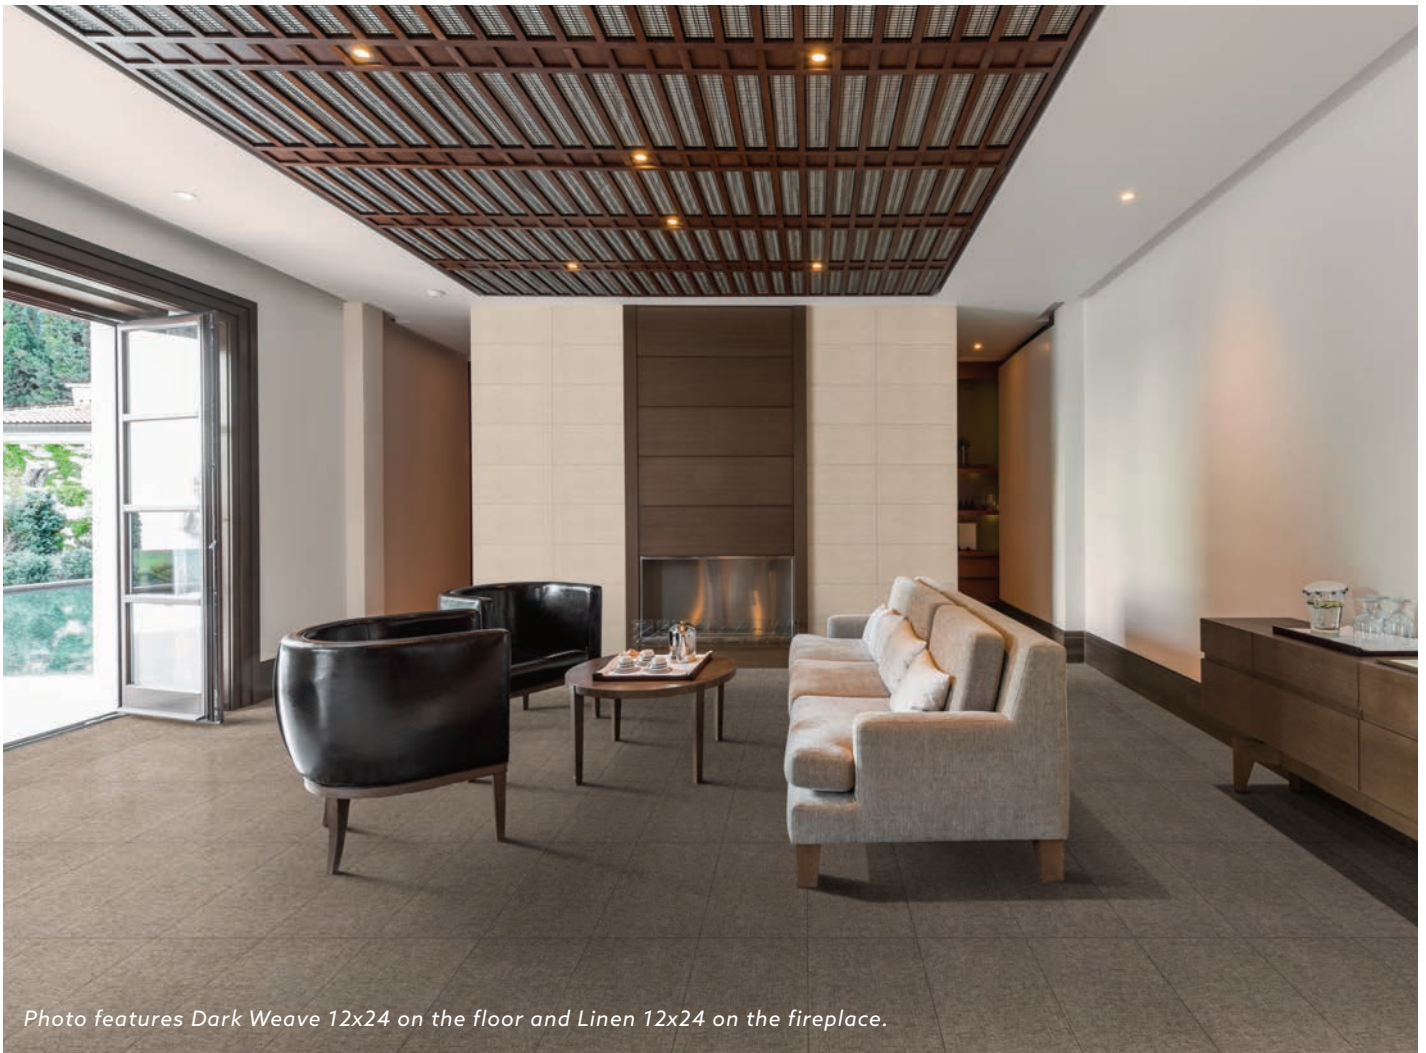

ALTERATIONS

GLAZED PORCELAIN FIELD & MOSAIC TILE

Photo features Dark Weave 12x24 on the floor and Linen 12x24 on the fireplace.

AVAILABLE COLORS

Cotton

Light Thread

Linen

Woven Slate

Dark Weave

STOCKED SIZES

12x24 Field Tile

1x3 Mosaic

3x24 Bullnose

GENERAL APPLICATION

Wall, Countertops, Floor

EXTERIOR APPLICATION