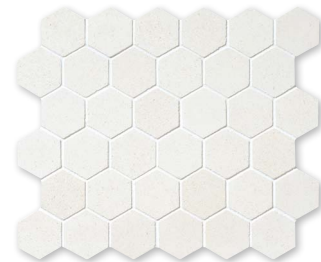

SLABS

SL10303 SLAB 1 1/4"
SL10439 SLAB 3/4"

WALL TILE

TL16715 CHAMPAGNE LINE TEXTURED
16"x24"x5/8"

DECORATIVE ACCENTS

SP00558
CHAMPAGNE HONED
Corner Shelf
8"x8"x3/4"

SP00559
CHAMPAGNE HONED
Threshold 2 Side Bevelled
4"x36"x3/4"

MOSAIC FLOOR/WALL TILE

MS00424
CHAMPAGNE HONED
2"x2"
12"x12"x3/8" Sheets

MS00930
CHAMPAGNE & OLIVE GREEN
HONED BASKET WEAVE 1"x2"
12"x12"x3/8" Sheets

MS00863
CHAMPAGNE HONED
Hexagon 2"
10 3/8"x12x3/8" Sheets