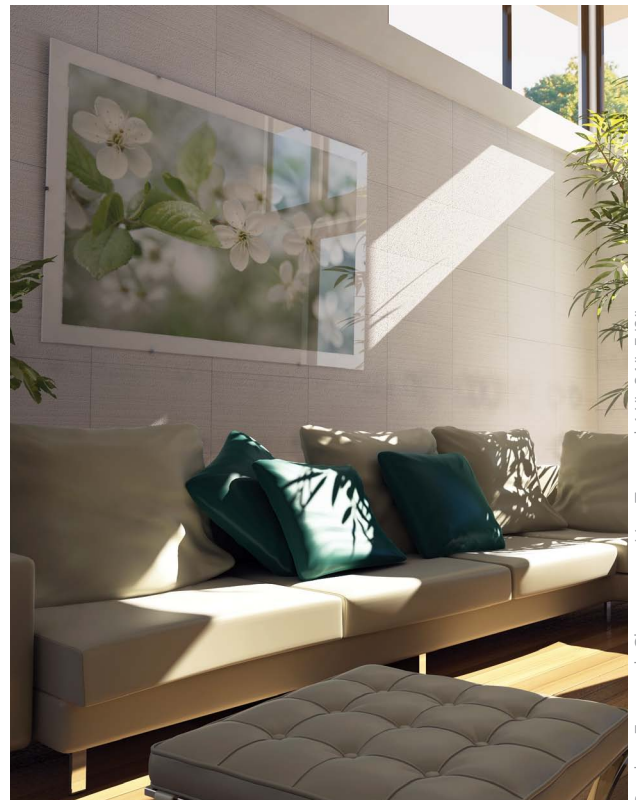

Product Featured: Champagne Line Textured 16"x24"x5/8"