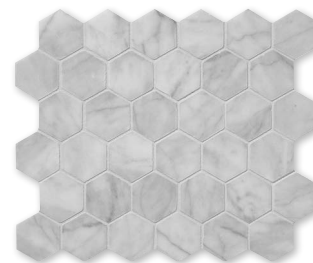

MS00482
AVENZA HONED
Hexagon 2"
10 3/8"x12x3/8" Sheets