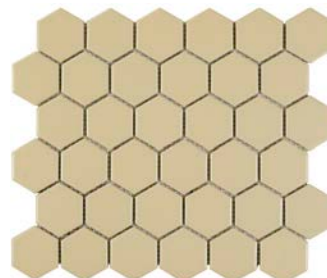

## PORCELAIN MOSAICS

*Photo features White Matte 2" Hexagon*

### 2x2 PORCELAIN MOSAICS

White Matte UT10012HEX

Ivory Matte UT100222MS1P

Cool Gray Matte UT101422MS1P

### 2" HEXAGON PORCELAIN MOSAICS

White Matte UT10012HEX

Ivory Matte UT10022HEX

Beige Matte UT10072HEX

Cool Gray Matte UT10142HEX

### STOCKED SIZES

2x2 Mosaic

2" Hexagon Mosaic